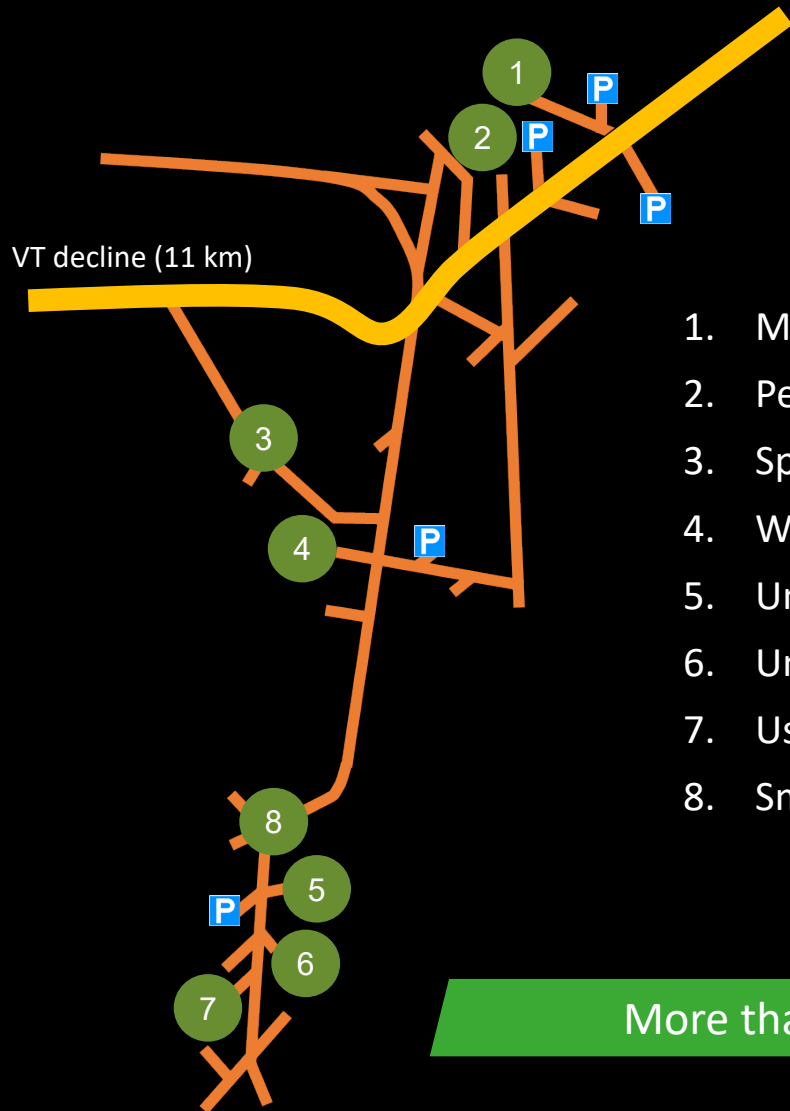

UNDERGROUND RESCUE TRAINING CENTER – AREA MAP

MINE FOR BUSINESS
CALLIO
PYHÄJÄRVI, FINLAND

1. Main entrance, classrooms and social rooms
2. Personal protective equipment training area
3. Spiral staircase and shaft rescue training area
4. Working at heights and with a risk of falling (rope and harness training)
5. Underground traffic accident training area (pick-up vehicle + mining work machine)
6. Underground fire and training area for using extinguishing grenades
7. Use of the rescue chambers and detection of dangerous and toxic gas leaks
8. Smoke diving in artificial smoke and practicing in rescue work (using a thermal camera)

More than 16 hectares of training areas in the depth of 400 m in Pyhäsalmi Mine

ADMISSIONS

OPEN FOR

MineTRAIN

STUDY IN PYHÄJÄRVI, FINLAND!

EXPERT LEVEL, MODULES 1-4 INTENSIVE EDUCATION & HANDS-ON EXERCISES IN PYHÄSALMI MINE
ALL PRICES VAT 0%, MIN 10 STUDENTS PER COURSE